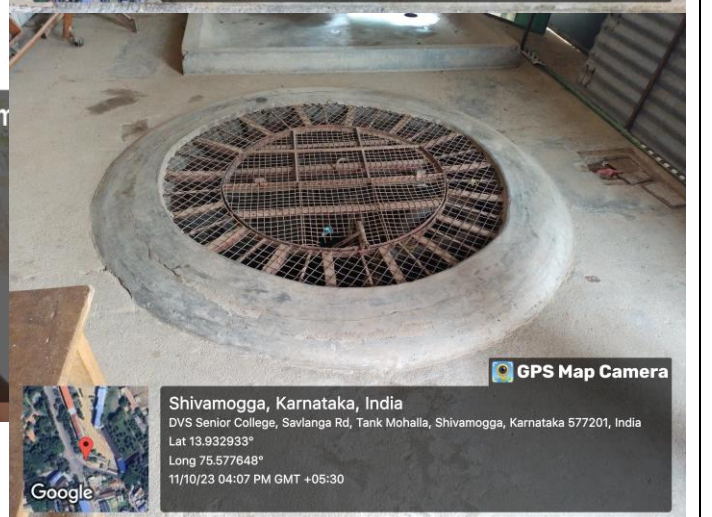

DRINKING WATER FACILITIES

DVS ARTS AND SCIENCE COLLEGE,
Sir M V Road, near Basaveshwara Circle, Shimoga

SEMINAR HALLS

SINGARA SABHANGANA

SINGARA SABHANGANA

DVS RANGAMANDIRA

DVS RANGAMANDIRA

DVS ARTS AND SCIENCE COLLEGE,
Sir M V Road, near Basaveshwara Circle, Shimoga

STATIONARY SHOP

RAIN WATER HARVESTING

DVS ARTS AND SCIENCE COLLEGE,
Sir M V Road, near Basaveshwara Circle, Shimoga

PHOTOS OF SYNTEX

DVS ARTS AND SCIENCE COLLEGE,
Sir M V Road, near Basaveshwara Circle, Shimoga