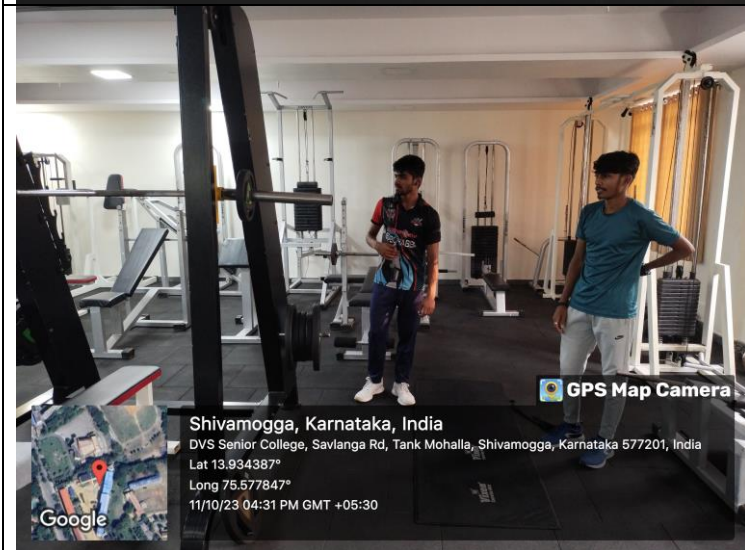

DVS ARTS AND SCIENCE COLLEGE,
Sir M V Road, near Basaveshwara Circle, Shimoga

PHOTOS OF GYMNASIUM

SINGARA SABHANGANA

DVS ARTS AND SCIENCE COLLEGE,
Sir M V Road, near Basaveshwara Circle, Shimoga

PHOTOS OF WALL MAGAZINES

DVS ARTS AND SCIENCE COLLEGE,
Sir M V Road, near Basaveshwara Circle, Shimoga

SPORTS EVENTS