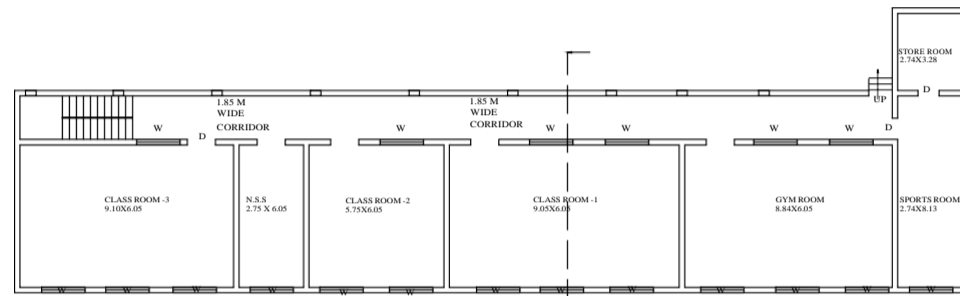

BLOCK-1: ARTS AND SCIENCE COLLEGE

ELEVATION

CELLAR FLOOR PLAN

GROUND FLOOR PLAN

FIRST FLOOR PLAN

SECOND FLOOR PLAN

SECTION

KEY PLAN (NOT TO SCALE)

CELLAR FLOOR CARPET AREA			
SL.NO	PARTICULARS	No.	CARPET AREA IN Sqm
1.	CLASS ROOM	3	149.11
2.	STAFF ROOM	1	16.63
TOTAL AREA			165.74

GROUND FLOOR CARPET AREA			
SL.NO	PARTICULARS	No.	CARPET AREA IN Sqm
1.	CLASS ROOM-18	1	55.05
2.	STAFF ROOM	5	148.64
3.	DARK ROOM	1	9.76
4.	PHYSICS LAB	2	110.09
5.	BOTANY LAB	1	47.68
6.	BOTANY LAB STORE	1	23.97
7.	OFFICE ROOM	2	68.13
8.	PRINCIPAL OFFICE	1	41.20
9.	TOILET	2	12.90
10.	LADIES WAITING ROOM	2	83.81
TOTAL AREA			601.23