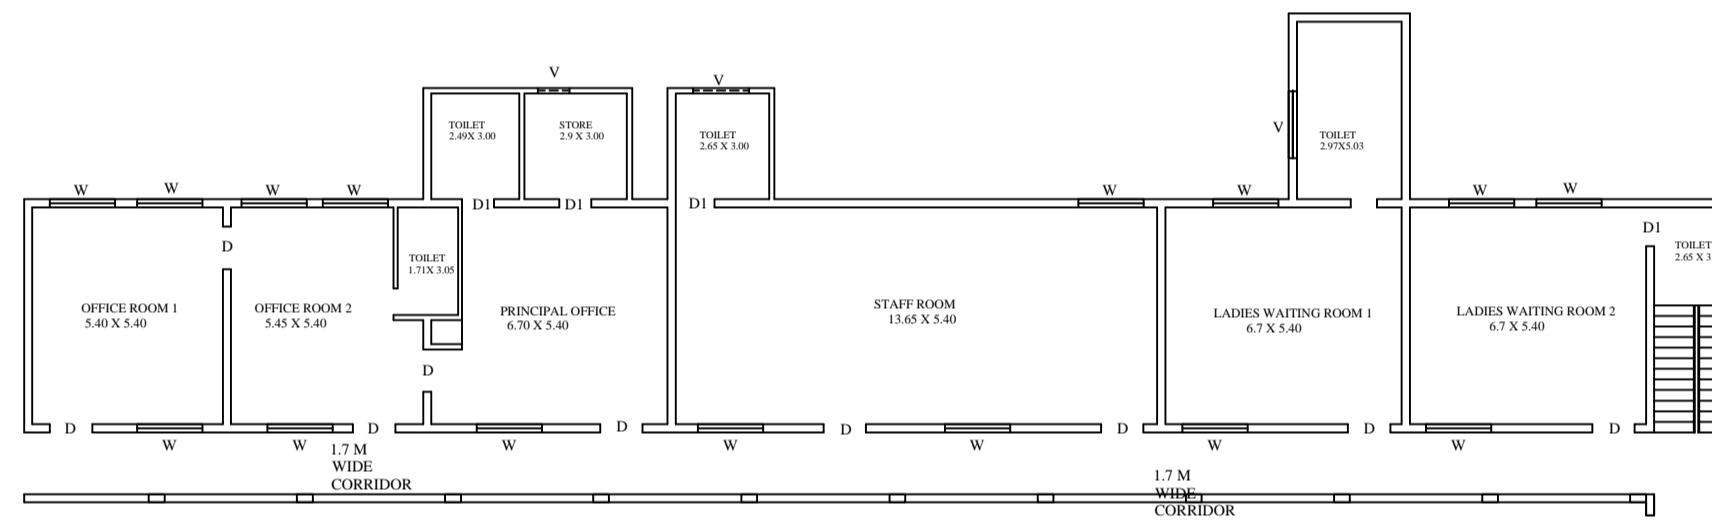

BLOCK-1: ARTS AND SCIENCE COLLEGE

ELEVATION

CELLAR FLOOR PLAN

GROUND FLOOR PLAN

FIRST FLOOR PLAN

SECOND FLOOR PLAN

SECTION

KEY PLAN (NOT TO SCALE)

CELLAR FLOOR CARPET AREA			
SL.NO	PARTICULARS	No.	CARPET AREA IN Sqm
1.	CLASS ROOM	3	149.11
2.	STAFF ROOM	1	16.63
TOTAL AREA = 165.74			
GROUND FLOOR CARPET AREA			
SL.NO	PARTICULARS	No.	CARPET AREA IN Sqm
1.	CLASS ROOM-18	1	55.05
2.	STAFF ROOM	5	148.64
3.	DARK ROOM	1	9.76
4.	PHYSICS LAB	2	110.09
5.	BOTANY LAB	1	47.68
6.	BOTANY LAB STORE	1	23.97
7.	OFFICE ROOM	2	68.13
8.	PRINCIPAL OFFICE	1	41.20
9.	TOILET	2	12.90
10.	LADIES WAITING ROOM	2	83.81
TOTAL AREA = 601.23			
FIRST FLOOR CARPET AREA			
SL.NO	PARTICULARS	No.	CARPET AREA IN Sqm
1.	CHEMISTRY LAB	2	172.04
2.	CHEMISTRY LAB STORE	2	52.44
3.	STAFF ROOM	3	100.68
4.	CLASSROOM	2	103.86
5.	LECTURE HALL	1	54.28
6.	LIBRARY	1	173.13
7.	GEOLOGY LAB	1	73.98
8.	EC DEPT. COMPUTER LAB	1	55.89
9.	GEOLOGY LAB STORE	1	10.80
10.	LIBRARY STORE	1	6.21
TOTAL AREA = 803.31			
SECOND FLOOR CARPET AREA			
SL.NO	PARTICULARS	No.	CARPET AREA IN Sqm
1.	CHEMISTRY LAB	1	135.79
2.	CLASS ROOM	8	420.23
3.	NCC ROOM	1	17.88
4.	DRESSING ROOM	1	8.9
5.	AUDITORIUM	1	172.95
TOTAL AREA = 755.75			
BLOCK-5: (COMMON AMENITIES)			
CELLAR FLOOR AREA = 165.74 Sqm			
GROUND FLOOR AREA = 601.23 Sqm			
FIRST FLOOR AREA = 803.31 Sqm			
SECOND FLOOR AREA = 755.75 Sqm			
TOTAL AREA = 2326.03 Sqm			
TOPOGRAPHICAL DETAILS OF DVS COLLEGE OF ARTS AND SCIENCE, SIR M. V. ROAD, BASAVESHWARA CIRCLE SHIVAMOGGA-577201 SURVEY NO.- 43 KATHA NO.- 1418 / 1408 / 1477 KATHA NO.- 791 / 847 / 1054 791 / 847 / 1954			
ARCHITECT :			
CHAIRMAN / SECRETARY OF THE TRUST:			
DESHEEYA VIDYASHALA SAMITHI(R.) (DVS), SHIVAMOGGA			
COMPETENT AUTHORITY:			