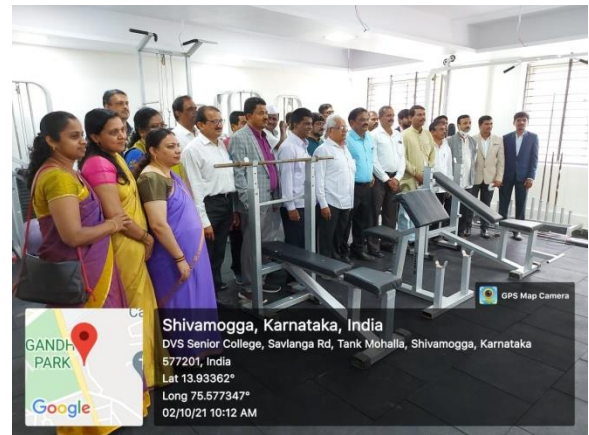

Photos of Gymnasium

Photos of Wall Magazine

Shivamogga, Karnataka, India
DVS Senior College, Savlanga Rd, Tank Mohalla, Shivamogga, Karnataka 577201, India
Lat 13.933623°
Long 75.577307°
07/10/21 11:05 AM